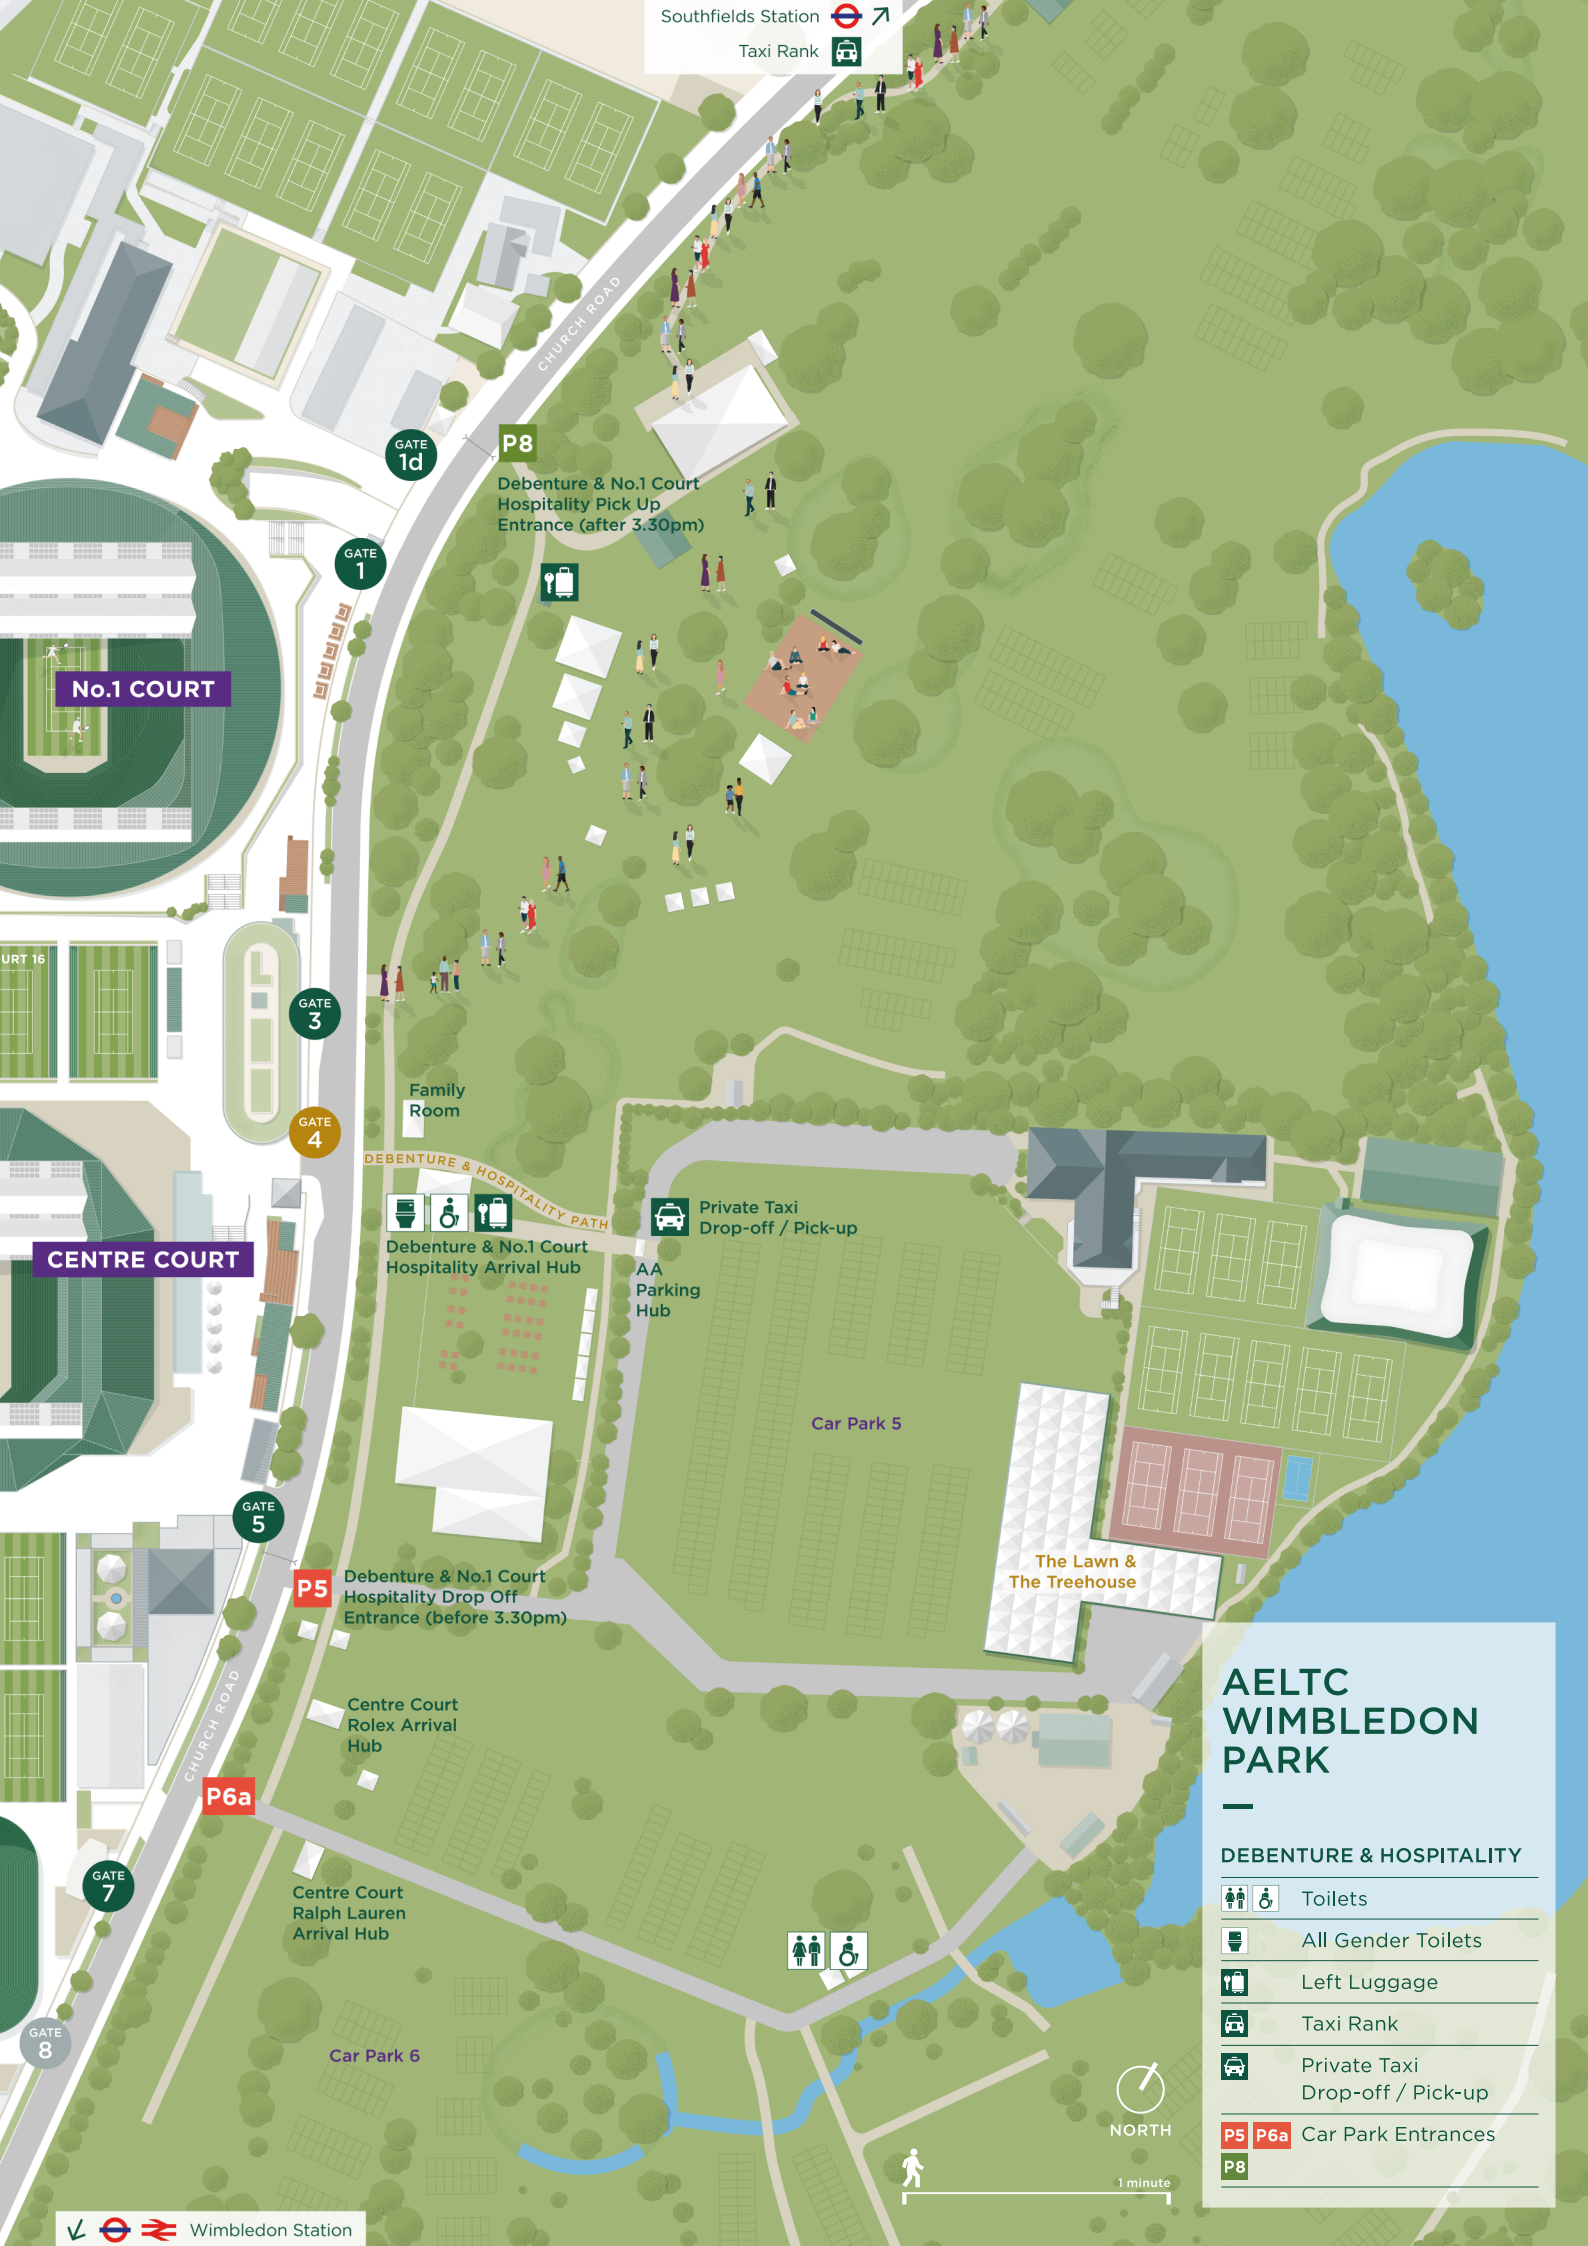

Southfields Station  Taxi Rank 

P8
 Debenture & No.1 Court
 Hospitality Pick Up
 Entrance (after 3.30pm)

GATE 1

No.1 COURT

GATE 3

Family Room

GATE 4

CENTRE COURT

DEBENTURE & HOSPITALITY PATH
 Debenture & No.1 Court
 Hospitality Arrival Hub

Private Taxi
 Drop-off / Pick-up

AA
 Parking
 Hub

Car Park 5

The Lawn &
 The Treehouse

GATE 5

P5
 Debenture & No.1 Court
 Hospitality Drop Off
 Entrance (before 3.30pm)

Centre Court
 Rolex Arrival
 Hub

P6a

Centre Court
 Ralph Lauren
 Arrival Hub

GATE 7

GATE 8

Car Park 6

AELTC WIMBLEDON PARK

DEBENTURE & HOSPITALITY

-   Toilets
-  All Gender Toilets
-  Left Luggage
-  Taxi Rank
-  Private Taxi Drop-off / Pick-up
- P5 P6a** Car Park Entrances
- P8**

NORTH

1 minute

 Wimbledon Station